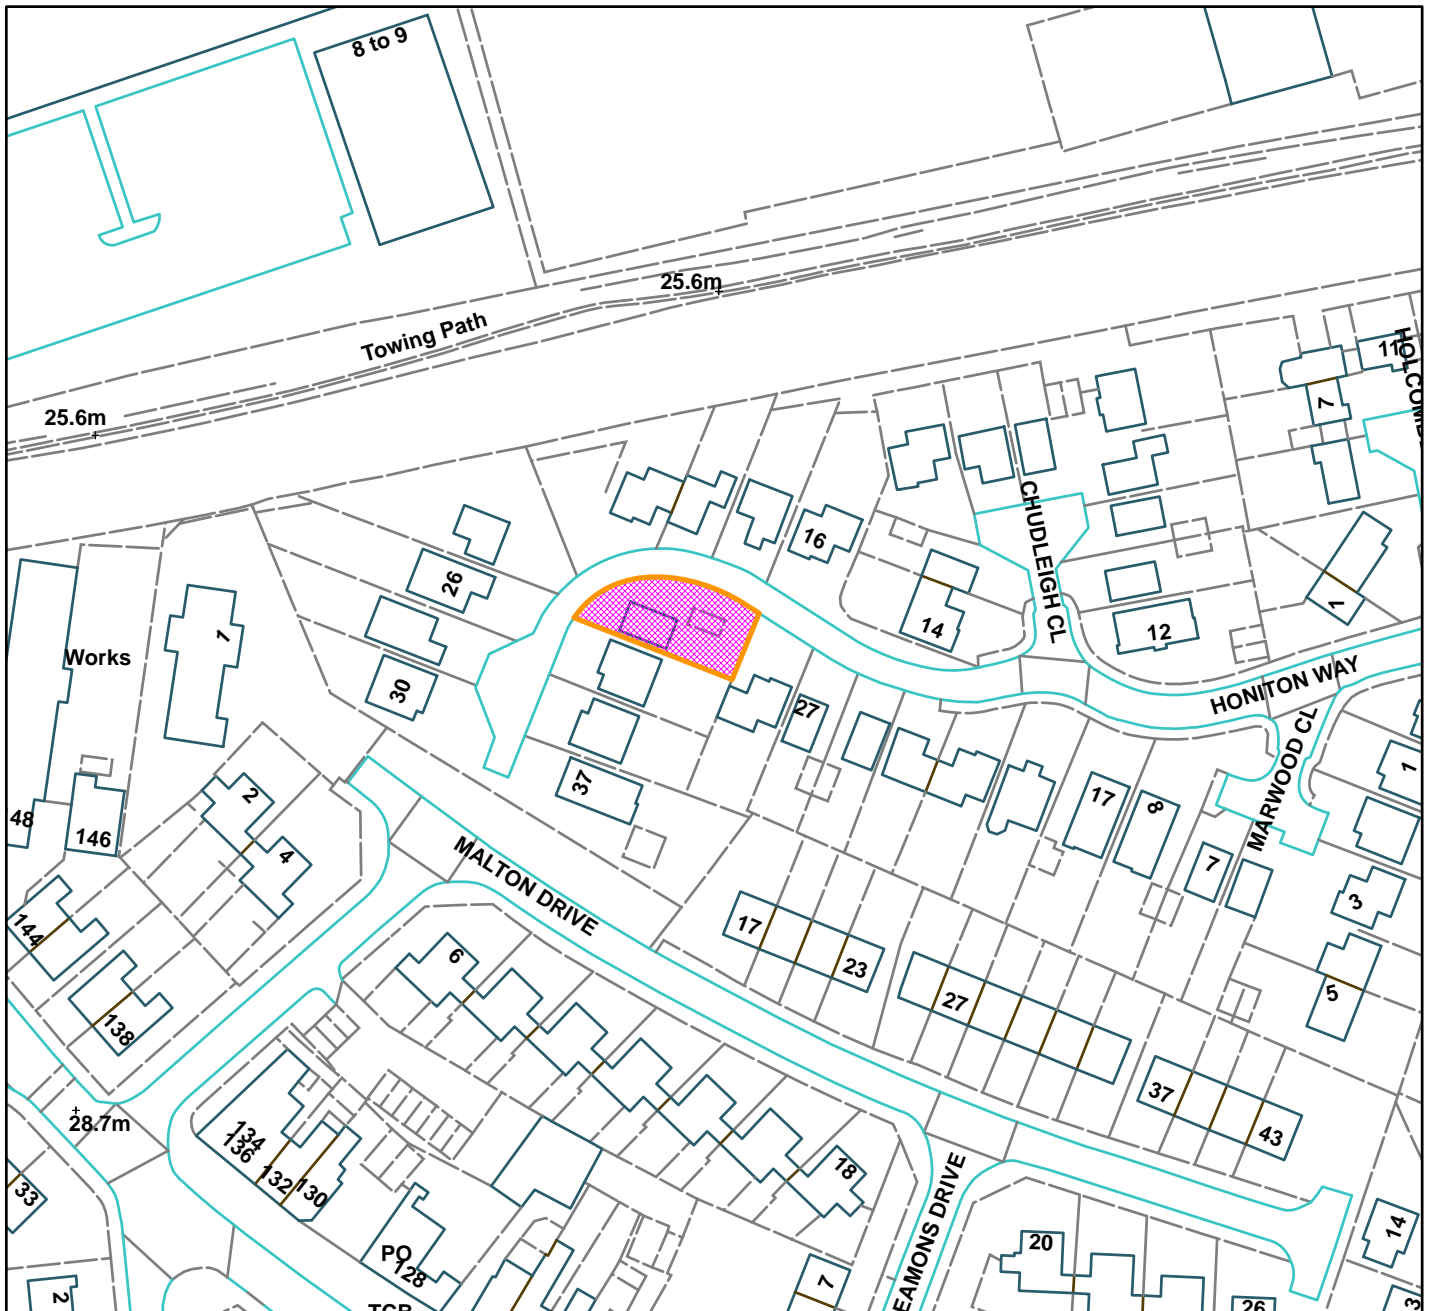

31 Honiton Way, Altrincham (Site hatched on plan)

Scale: 1:1,250

Reproduced from the Ordnance Survey map with permission of the Controller of Her Majesty's Stationery Office © Crown Copyright 2012.

Unauthorised reproduction infringes Crown Copyright and may lead to prosecution or civil proceedings.